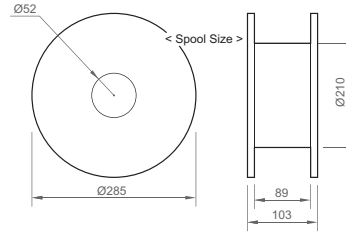

CK ①

Bare fibers

OPTION (Ordering Code : CK□□)

Order Code	Fiber Dia. (mm)	Core Dia. (mm)	Transmission Loss (dB/km)	Temperature Range (°C)	Length (m)	Box Size (mm)	Gross Weight (fiber+spool+box) (kg)
CK10	0.25	0.24	350	-55~+70	12,000	286 × 286 × 130	1.7
CK20	0.5	0.486	250	-55~+70	6,000	286 × 286 × 130	2.7
CK30	0.75	0.735	200	-55~+70	2,700	286 × 286 × 130	2.7
① CK40	1.0	0.98	200	-55~+70	1,500	286 × 286 × 130	2.8
CK60	1.5	1.47	200	-55~+70	700	286 × 286 × 130	2.8
CK80	2.0	1.96	200	-55~+70	250	405 × 410 × 75	1.7
CK100	2.5	2.448	200	-55~+70	250	405 × 410 × 75	2.2
CK120	3.0	2.944	200	-55~+70	150	405 × 410 × 75	2.0

KEC-075- ①

Fiber cable

Jacketing Material

Black PVC

OPTION (Ordering Code : KEC-075-□□)

Order Code	Fiber Dia. (mm) X Number of Fibers	Cable Outer Diameter	Standard Length (m/spool)
KEC-075-07 (R2)	0.75 X 7 Fibers	3.8mm	500 m
① KEC-075-12 (R3)	0.75 X 12 Fibers	4.5mm	500 m
KEC-075-32 (R5)	0.75 X 32 Fibers	7mm	500 m
KEC-075-80 (R8)	0.75 X 80 Fibers	9.7mm	200 m